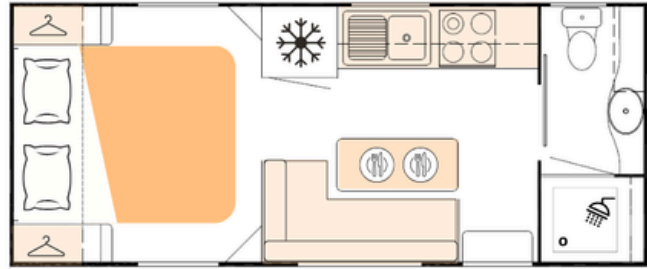

**EXPLORE
THE FULL
BRAVO
RANGE**

BRAVO 450-2C (15ft)

Body Length: 4500mm | Overall Length: 6610mm | Height: 3150mm

BRAVO 494-1C (16ft)

Body Length: 4940mm | Overall Length: 7050mm | Height: 3150mm

BRAVO 505-2CW (16.6ft)

Body Length: 5050mm | Overall Length: 7160mm | Height: 3150mm

BRAVO 544-1R (18ft)

Body Length: 5440mm | Overall Length: 7550mm | Height: 3150mm

BRAVO 544-1C (18ft)

Body Length: 5440mm | Overall Length: 7550mm | Height: 3150mm

BRAVO 556-1R (18.3ft)

Body Length: 5440mm | Overall Length: 7550mm | Height: 3150mm

BRAVO 572-1R (19ft)

Body Length: 5720mm | Overall Length: 7830mm | Height: 3200mm

BRAVO 572-28C FE (19ft)

Body Length: 5720mm | Overall Length: 7830mm | Height: 3200mm