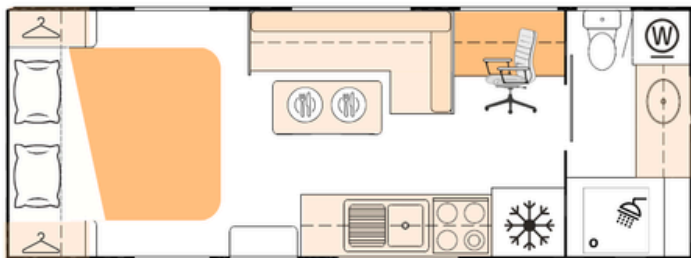

BRAVO 633-2R (21ft)

Body Length: 6330mm | Overall Length: 8440mm | Height: 3200mm

BRAVO 633-2C (21ft)

Body Length: 6330mm | Overall Length: 8440mm | Height: 3200mm

BRAVO 633-24C (21ft)

Body Length: 6330mm | Overall Length: 8440mm | Height: 3200mm

BRAVO FE 649-28CW FAMILY LAYOUT (21.6ft)

Body Length: 6490mm | Overall Length: 8600mm | Height: 3200mm

BRAVO 649-8C (21.3ft)

Body Length: 6490mm | Overall Length: 8600mm | Height: 3200mm

BRAVO 664-1R (21.6ft)