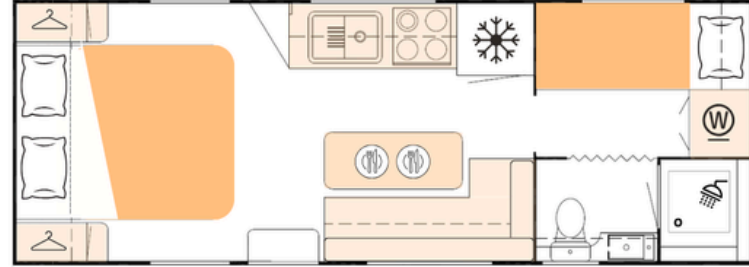

BRAVO 696-8C FE (23ft)

Body Length: 6960mm | Overall Length: 9070mm | Height: 3250mm