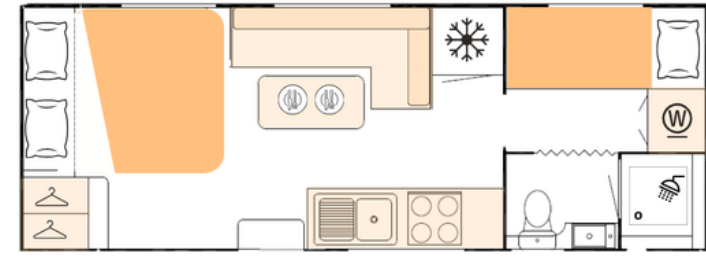

BRAVO 633-2R (21ft)

Body Length: 6330mm | Overall Length: 8440mm | Height: 3200mm

BRAVO 633-2C (21ft)

Body Length: 6330mm | Overall Length: 8440mm | Height: 3200mm

BRAVO 633-24C (21ft)

Body Length: 6330mm | Overall Length: 8440mm | Height: 3200mm

BRAVO FE 649-28CW FAMILY LAYOUT (21.6ft)

Body Length: 6490mm | Overall Length: 8600mm | Height: 3200mm

BRAVO 649-8C (21.3ft)

Body Length: 6490mm | Overall Length: 8600mm | Height: 3200mm

BRAVO 664-1R (21.6ft)