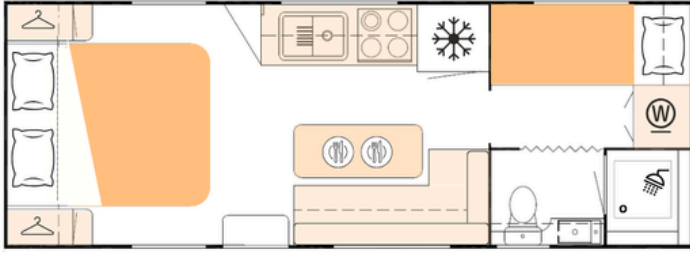

BRAVO 633-2R (21ft)

Body Length: 6330mm | Overall Length: 8440mm | Height: 3200mm

BRAVO 633-2C (21ft)

Body Length: 6330mm | Overall Length: 8440mm | Height: 3200mm

BRAVO 633-24C (21ft)

Body Length: 6330mm | Overall Length: 8440mm | Height: 3200mm

BRAVO FE 649-28CW FAMILY LAYOUT (21.6ft)

Body Length: 6490mm | Overall Length: 8600mm | Height: 3200mm

BRAVO 649-8C (21.3ft)

Body Length: 6490mm | Overall Length: 8600mm | Height: 3200mm

BRAVO 664-1R (21.6ft)