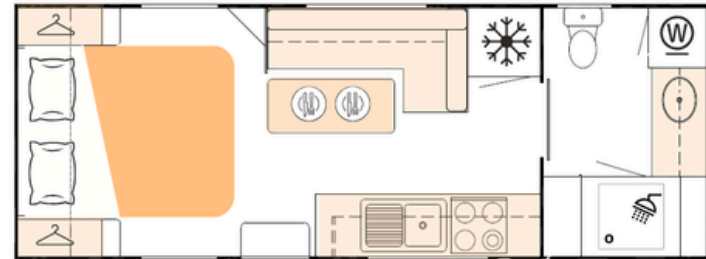

BRAVO 556-1R (18.3ft)

Body Length: 5440mm | Overall Length: 7550mm | Height: 3150mm

BRAVO 572-1R (19ft)

Body Length: 5720mm | Overall Length: 7830mm | Height: 3200mm

BRAVO 572-28C FE (19ft)

Body Length: 5720mm | Overall Length: 7830mm | Height: 3200mm

BRAVO 602-1R (20ft)

Body Length: 6020mm | Overall Length: 8130mm | Height: 3200mm

BRAVO 617-1R (20.6ft)

Body Length: 6170mm | Overall Length: 8280mm | Height: 3200mm

BRAVO 633-1R (21ft)

Body Length: 6330mm | Overall Length: 8440mm | Height: 3200mm

BRAVO 633-2R (21ft)

Body Length: 6330mm | Overall Length: 8440mm | Height: 3200mm

BRAVO 633-2C (21ft)

Body Length: 6330mm | Overall Length: 8440mm | Height: 3200mm

BRAVO 633-24C (21ft)

Body Length: 6330mm | Overall Length: 8440mm | Height: 3200mm