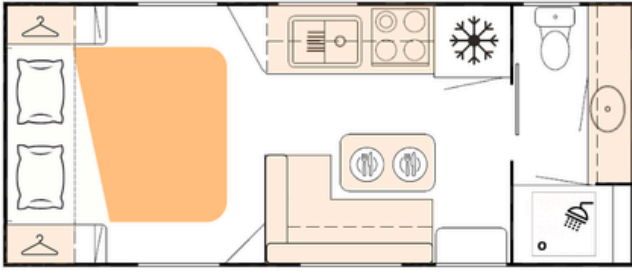

**EXPLORE
THE FULL
BRAVO
RANGE**

BRAVO 450-2C (15ft)

Body Length: 4500mm | Overall Length: 6610mm | Height: 3150mm

BRAVO 494-1C (16ft)

Body Length: 4940mm | Overall Length: 7050mm | Height: 3150mm

BRAVO 505-2CW (16.6ft)

Body Length: 5050mm | Overall Length: 7160mm | Height: 3150mm

BRAVO 544-1R (18ft)

Body Length: 5440mm | Overall Length: 7550mm | Height: 3150mm

BRAVO 544-1C (18ft)

Body Length: 5440mm | Overall Length: 7550mm | Height: 3150mm

BRAVO 556-1R (18.3ft)

Body Length: 5440mm | Overall Length: 7550mm | Height: 3150mm

BRAVO 572-1R (19ft)

Body Length: 5720mm | Overall Length: 7830mm | Height: 3200mm

BRAVO 572-28C FE (19ft)

Body Length: 5720mm | Overall Length: 7830mm | Height: 3200mm