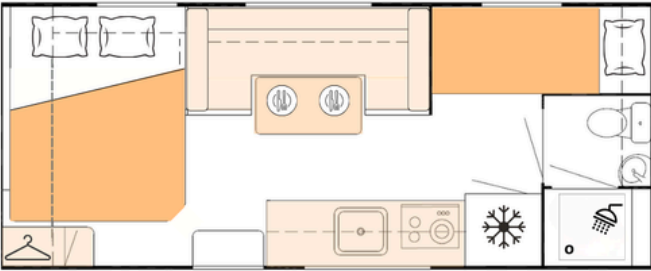

BRAVO 556-1R (18.3ft)

Body Length: 5440mm | Overall Length: 7550mm | Height: 3150mm

BRAVO 572-1R (19ft)

Body Length: 5720mm | Overall Length: 7830mm | Height: 3200mm

BRAVO 572-28C FE (19ft)

Body Length: 5720mm | Overall Length: 7830mm | Height: 3200mm

BRAVO 602-1R (20ft)

Body Length: 6020mm | Overall Length: 8130mm | Height: 3200mm

BRAVO 617-1R (20.6ft)

Body Length: 6170mm | Overall Length: 8280mm | Height: 3200mm

BRAVO 633-1R (21ft)

Body Length: 6330mm | Overall Length: 8440mm | Height: 3200mm