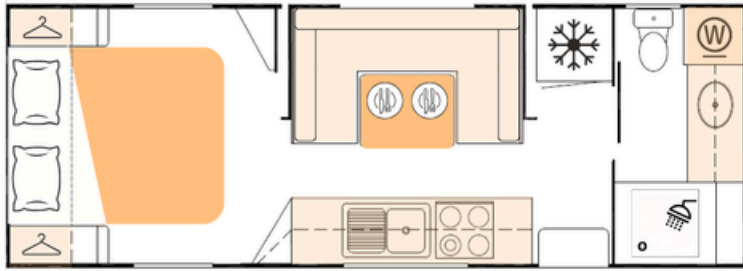

BRAVO 664-2RSL (21.3ft)

Body Length: 6640mm | Overall Length: 8750mm | Height: 3200mm