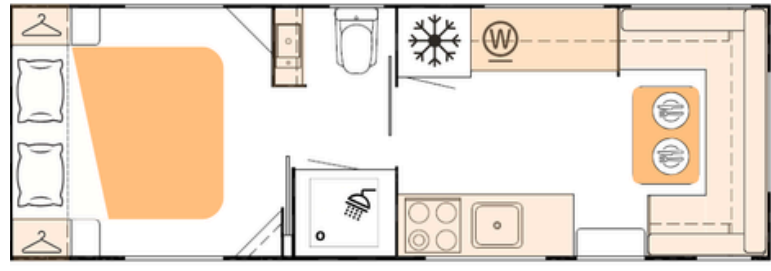

Body Length: 6640mm | Overall Length: 8750mm | Height: 3200mm

BRAVO 664-2RSL (21.3ft)

Body Length: 6640mm | Overall Length: 8750mm | Height: 3200mm

BRAVO 696-29R (23ft)

Body Length: 6960mm | Overall Length: 9070mm | Height: 3250mm

BRAVO 696-8C FE (23ft)

Body Length: 6960mm | Overall Length: 9070mm | Height: 3250mm

BRAVO 708-8C FE (23.6ft)

Body Length: 7080mm | Overall Length: 9190mm | Height: 3200mm

EXPLORE
THE FULL
BRAVO
RANGE

BRAVO 754-8C FE (25ft)