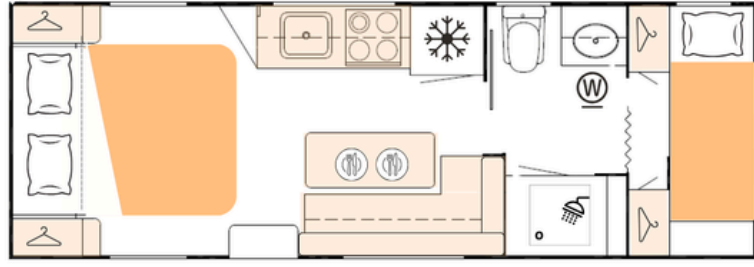

BRAVO 708-8C FE (23.6ft)

Body Length: 7080mm | Overall Length: 9190mm | Height: 3200mm