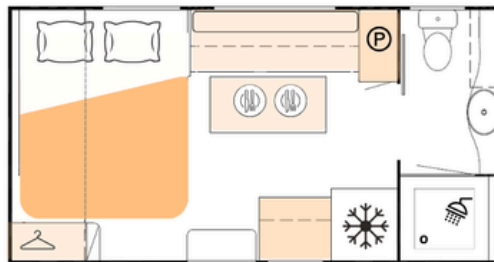

**EXPLORE
THE FULL
BRAVO
RANGE**

BRAVO 450-2C (15ft)

Body Length: 4500mm | Overall Length: 6610mm | Height: 3150mm

BRAVO 494-1C (16ft)

Body Length: 4940mm | Overall Length: 7050mm | Height: 3150mm

BRAVO 505-2CW (16.6ft)

Body Length: 5050mm | Overall Length: 7160mm | Height: 3150mm

BRAVO 544-1R (18ft)

Body Length: 5440mm | Overall Length: 7550mm | Height: 3150mm

BRAVO 544-1C (18ft)

Body Length: 5440mm | Overall Length: 7550mm | Height: 3150mm