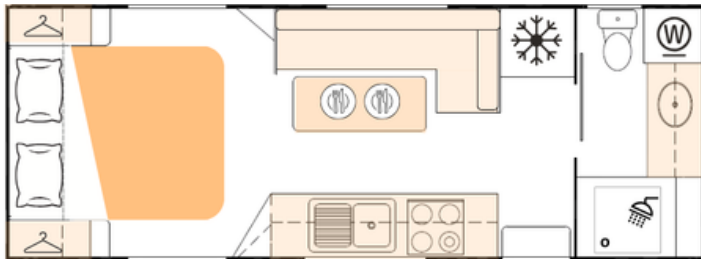

BRAVO 556-1R (18.3ft)

Body Length: 5440mm | Overall Length: 7550mm | Height: 3150mm

BRAVO 572-1R (19ft)

Body Length: 5720mm | Overall Length: 7830mm | Height: 3200mm

BRAVO 572-28C FE (19ft)

Body Length: 5720mm | Overall Length: 7830mm | Height: 3200mm

BRAVO 602-1R (20ft)

Body Length: 6020mm | Overall Length: 8130mm | Height: 3200mm

BRAVO 617-1R (20.6ft)

Body Length: 6170mm | Overall Length: 8280mm | Height: 3200mm

BRAVO 633-1R (21ft)

Body Length: 6330mm | Overall Length: 8440mm | Height: 3200mm

BRAVO 633-2R (21ft)

Body Length: 6330mm | Overall Length: 8440mm | Height: 3200mm

BRAVO 633-2C (21ft)

Body Length: 6330mm | Overall Length: 8440mm | Height: 3200mm

BRAVO 633-24C (21ft)

Body Length: 6330mm | Overall Length: 8440mm | Height: 3200mm