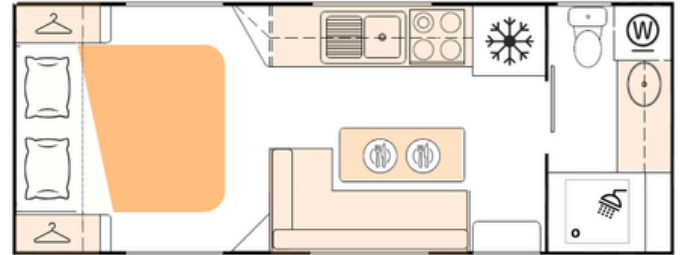

BRAVO 556-1R (18.3ft)

Body Length: 5440mm | Overall Length: 7550mm | Height: 3150mm

BRAVO 572-1R (19ft)

Body Length: 5720mm | Overall Length: 7830mm | Height: 3200mm

BRAVO 572-28C FE (19ft)

Body Length: 5720mm | Overall Length: 7830mm | Height: 3200mm

BRAVO 602-1R (20ft)

Body Length: 6020mm | Overall Length: 8130mm | Height: 3200mm

BRAVO 617-1R (20.6ft)

Body Length: 6170mm | Overall Length: 8280mm | Height: 3200mm

BRAVO 633-1R (21ft)

Body Length: 6330mm | Overall Length: 8440mm | Height: 3200mm