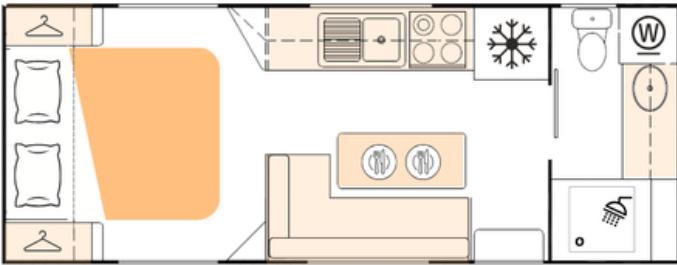

BRAVO 556-1R (18.3ft)

Body Length: 5440mm | Overall Length: 7550mm | Height: 3150mm

BRAVO 572-1R (19ft)

Body Length: 5720mm | Overall Length: 7830mm | Height: 3200mm

BRAVO 572-28C FE (19ft)

Body Length: 5720mm | Overall Length: 7830mm | Height: 3200mm

BRAVO 602-1R (20ft)

Body Length: 6020mm | Overall Length: 8130mm | Height: 3200mm

BRAVO 617-1R (20.6ft)

Body Length: 6170mm | Overall Length: 8280mm | Height: 3200mm

BRAVO 633-1R (21ft)

Body Length: 6330mm | Overall Length: 8440mm | Height: 3200mm