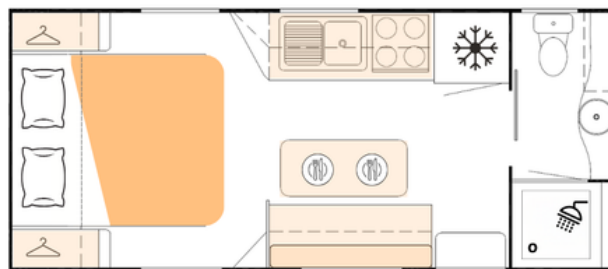

**EXPLORE
THE FULL
BRAVO
RANGE**

BRAVO 450-2C (15ft)

Body Length: 4500mm | Overall Length: 6610mm | Height: 3150mm

BRAVO 494-1C (16ft)

Body Length: 4940mm | Overall Length: 7050mm | Height: 3150mm

BRAVO 505-2CW (16.6ft)

Body Length: 5050mm | Overall Length: 7160mm | Height: 3150mm

BRAVO 544-1R (18ft)

Body Length: 5440mm | Overall Length: 7550mm | Height: 3150mm

BRAVO 544-1C (18ft)

Body Length: 5440mm | Overall Length: 7550mm | Height: 3150mm

BRAVO 556-1R (18.3ft)

Body Length: 5440mm | Overall Length: 7550mm | Height: 3150mm

BRAVO 572-1R (19ft)

Body Length: 5720mm | Overall Length: 7830mm | Height: 3200mm

BRAVO 572-28C FE (19ft)

Body Length: 5720mm | Overall Length: 7830mm | Height: 3200mm