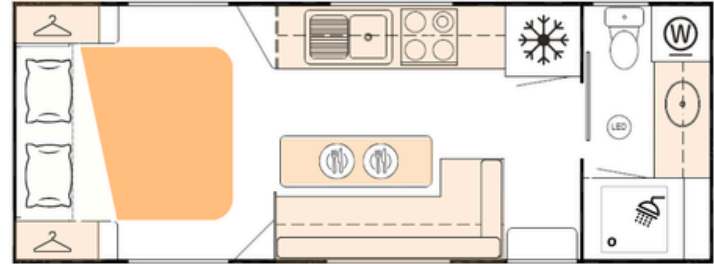

BRAVO 556-1R (18.3ft)

Body Length: 5440mm | Overall Length: 7550mm | Height: 3150mm

BRAVO 572-1R (19ft)

Body Length: 5720mm | Overall Length: 7830mm | Height: 3200mm

BRAVO 572-28C FE (19ft)

Body Length: 5720mm | Overall Length: 7830mm | Height: 3200mm

BRAVO 602-1R (20ft)

Body Length: 6020mm | Overall Length: 8130mm | Height: 3200mm

BRAVO 617-1R (20.6ft)

Body Length: 6170mm | Overall Length: 8280mm | Height: 3200mm

BRAVO 633-1R (21ft)

Body Length: 6330mm | Overall Length: 8440mm | Height: 3200mm

BRAVO 633-2R (21ft)

Body Length: 6330mm | Overall Length: 8440mm | Height: 3200mm

BRAVO 633-2C (21ft)

Body Length: 6330mm | Overall Length: 8440mm | Height: 3200mm

BRAVO 633-24C (21ft)

Body Length: 6330mm | Overall Length: 8440mm | Height: 3200mm