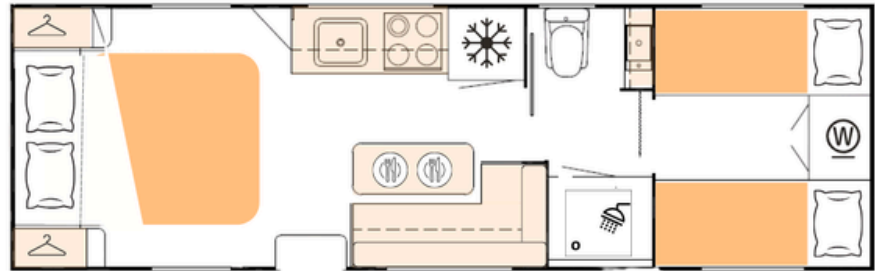

BRAVO 754-8C FE (25ft)

Body Length: 7540mm | Overall Length: 9650mm | Height: 3200mm