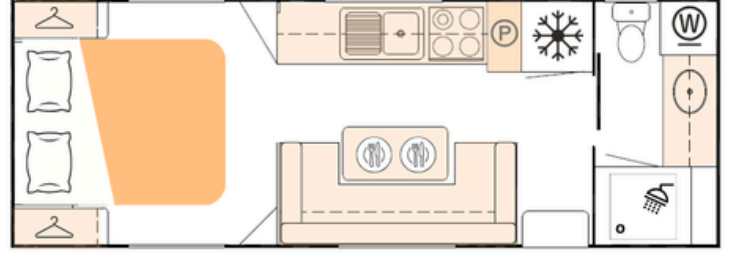

BRAVO 664-1R (21.6ft)

Body Length: 6640mm | Overall Length: 8750mm | Height: 3200mm