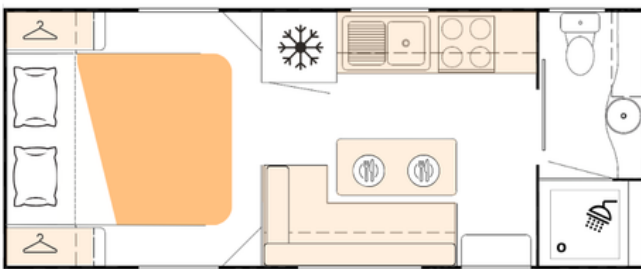

**EXPLORE THE FULL REVIVOR RANGE**

**REVIVOR 505-2CW**

Body Length: 5050mm | Overall Length: 6860mm | Height: 3000mm

**REVIVOR 544-1R**

Body Length: 5440mm | Overall Length: 7250mm | Height: 3000mm

**REVIVOR 572-1R**

Body Length: 5720mm | Overall Length: 7530mm | Height: 3100mm

**REVIVOR 617-2R**

Body Length: 6170mm | Overall Length: 6980mm | Height: 3100mm

**REVIVOR 633-28C FAMILY LAYOUT**

Body Length: 6330mm | Overall Length: 8140mm | Height: 3100mm

**REVIVOR 651-8C FAMILY LAYOUT**

Body Length: 6510mm | Overall Length: 8340mm | Height: 3100mm