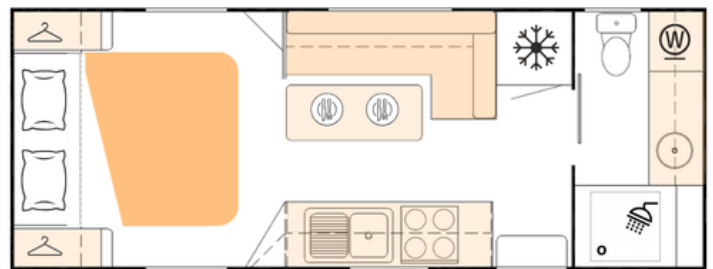

**EXPLORE THE FULL REVIVOR RANGE**

**REVIVOR 505-2CW**

Body Length: 5050mm | Overall Length: 6860mm | Height: 3000mm

**REVIVOR 544-1R**

Body Length: 5440mm | Overall Length: 7250mm | Height: 3000mm

**REVIVOR 572-1R**

Body Length: 5720mm | Overall Length: 7530mm | Height: 3100mm

**REVIVOR 617-2R**

Body Length: 6170mm | Overall Length: 6980mm | Height: 3100mm

**REVIVOR 633-28C FAMILY LAYOUT**

Body Length: 6330mm | Overall Length: 8140mm | Height: 3100mm

**REVIVOR 651-8C FAMILY LAYOUT**

Body Length: 6510mm | Overall Length: 8340mm | Height: 3100mm