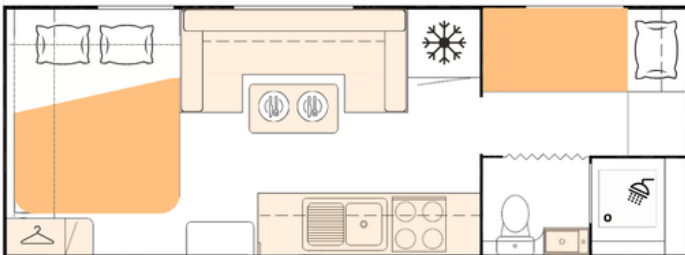

Body Length: 5720mm | Overall Length: 7530mm | Height: 3100mm

**REVIVOR 617-2R**

Body Length: 6170mm | Overall Length: 6980mm | Height: 3100mm

**REVIVOR 633-28C FAMILY LAYOUT**

Body Length: 6330mm | Overall Length: 8140mm | Height: 3100mm

**REVIVOR 651-8C FAMILY LAYOUT**

Body Length: 6510mm | Overall Length: 8340mm | Height: 3100mm