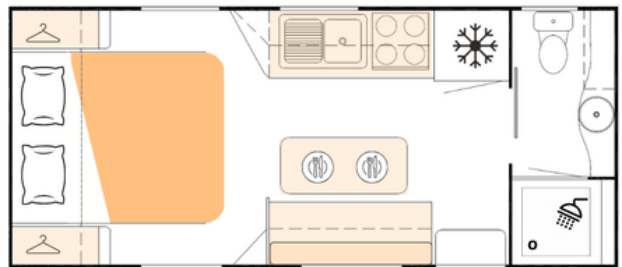

**EXPLORE THE FULL REVIVOR RANGE**

**REVIVOR 505-2CW**

Body Length: 5050mm | Overall Length: 6860mm | Height: 3000mm

**REVIVOR 544-1R**

Body Length: 5440mm | Overall Length: 7250mm | Height: 3000mm

**REVIVOR 572-1R**

Body Length: 5720mm | Overall Length: 7530mm | Height: 3100mm

**REVIVOR 617-2R**

Body Length: 6170mm | Overall Length: 6980mm | Height: 3100mm

**REVIVOR 633-28C FAMILY LAYOUT**

Body Length: 6330mm | Overall Length: 8140mm | Height: 3100mm

**REVIVOR 651-8C FAMILY LAYOUT**

Body Length: 6510mm | Overall Length: 8340mm | Height: 3100mm