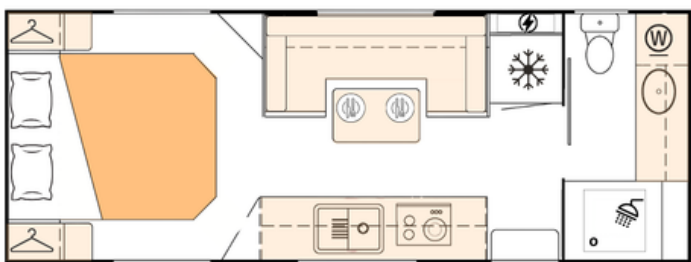

TERRA SPORTZ 633-2R (21ft)

Body Length: 6330mm | Overall Length: 8760mm | Height: 3200mm