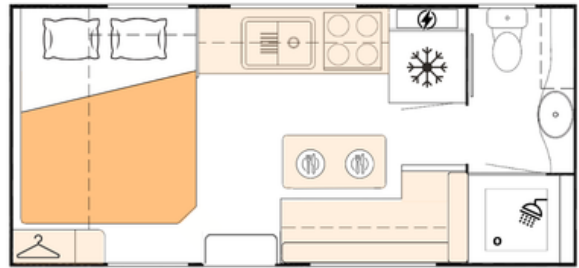

TERRA SPORTZ 494-1C (16.2ft)

Body Length: 4940mm | Overall Length: 73700mm | Height: 3100mm