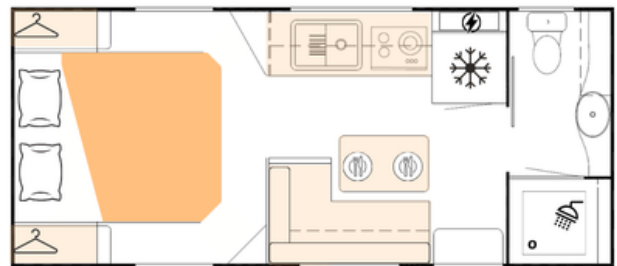

TERRA SPORTZ 544-1R (18ft)

Body Length: 5440mm | Overall Length: 7870mm | Height: 3100mm