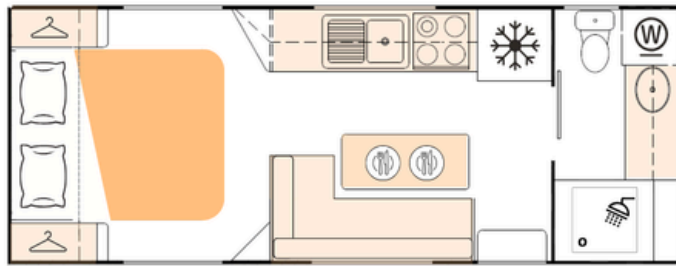

TERRA SPORTZ 602-1R (19.7ft)

Body Length: 6020mm | Overall Length: 8450mm | Height: 3200mm