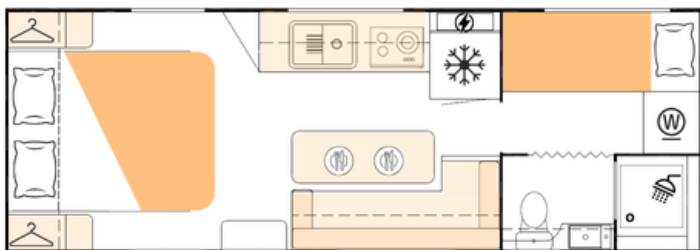

TERRA SPORTZ FE 664-8C FAMILY LAYOUT (21.6ft)

Body Length: 6640mm | Overall Length: 8870mm | Height: 3200mm