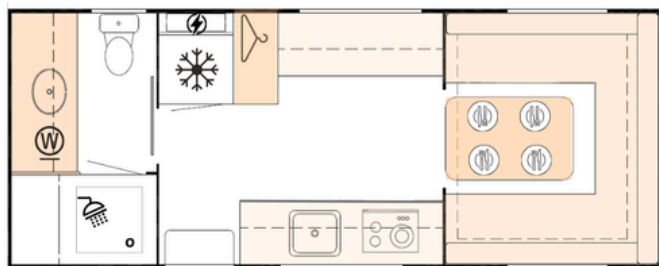

TERRA SPORTZ 588-2CEB (19.6ft)

Body Length: 5880mm | Overall Length: 8170mm | Height: 3200mm