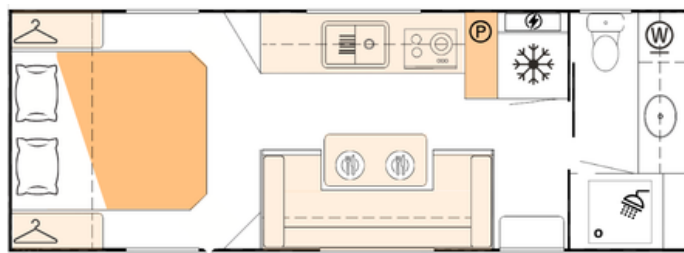

Body Length: 6020mm | Overall Length: 8450mm | Height: 3200mm

**TERRA SPORTZ 633-2R (21ft)**

Body Length: 6330mm | Overall Length: 8760mm | Height: 3200mm

**TERRA SPORTZ FE 664-1R (21.6ft)**

Body Length: 6440mm | Overall Length: 8870mm | Height: 3200mm