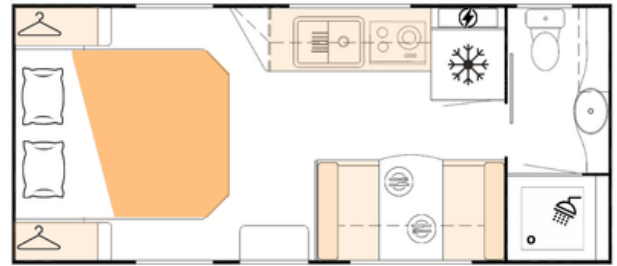

TERRA SPORTZ 544-1C (18ft)

Body Length: 5440mm | Overall Length: 7870mm | Height: 3100mm