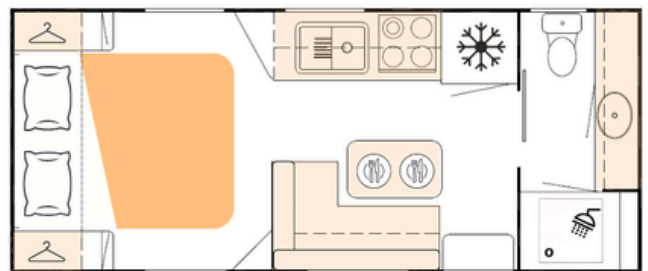

BRAVO 556-1R (18.3ft)

Body Length: 5560mm | Overall Length: 7660mm | Height: 3150mm