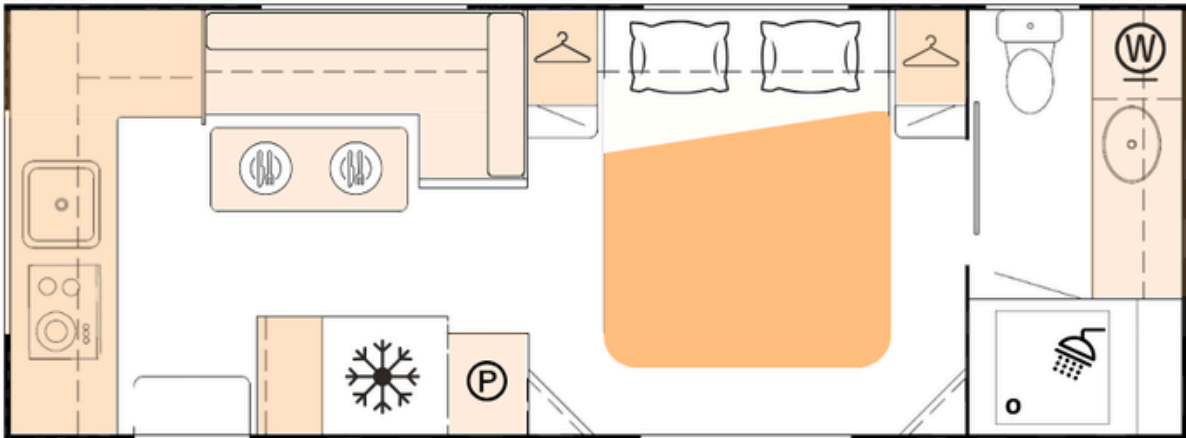

AUSSIE MADE. BUILT HERE. BACKED HERE.
20 YEARS OF ADVENTURE.

VITA 680-17F (22ft)

Body Length: 6800mm | Overall Length: 9000mm | Height: 3200mm

Standard Inclusions:

- Australian Made Truss Chassis
- Independent Suspension
- DO-35 Coupling
- Sway Control
- 2 x 9kgs Gas Bottles
- 16" Wheels and Tyres
- 1 x 300amp Lithium Battery - Chassis Mounted
- Nova ECO-TUFF One-piece Roof, Rear + Walls
- TIMBERFREE Fibreglass sandwich construction
- Insulated Fibreglass Floor - One Piece
- ASA Moulded Front with Window
- Front Storage Boot
- TV Aerial and Radio Antenna
- External Storage under Bed
- External Gas Bayonet
- Picnic Table with Shelving
- 2 x External Speakers & 2 x internal speakers
- External 240v, 12v and TV Point
- Security Door with integrated Concertina Blind
- Roll out Awning
- LED Awning Light
- Double Glazed Flat Windows and Blinds
- External Hot and Cold Shower
- Reverse Camera: Safety Dave
- 3 x 200w Solar Panel
- Extractor Fan
- Diesel Heater
- 2 x 95L Fresh Water Tanks
- 110L Grey Water Tank
- Arizon Nexus Wave BMS
- 3000w Inverter Wired to all GPO'S & A/C
- 7" LCD display - Customisable screen
- Decorative Panel
- Soft Close Metal Drawers
- USB Points in Robe Cut Outs
- LED Strip Lighting
- 2 x 12v Fans
- CD Radio with Bluetooth
- 32" Smart TV
- RV WiFi + Dishy Doc for Starlink
- Reading Lights with integrated USB & USC
- Roof Mounted Reverse Cycle Air Conditioning
- 274l Compressor Fridge
- Washing Machine
- One Piece Fibreglass Shower
- Inner Spring Pillowtop Mattress
- Induction Cooktop with 2 x Gas Burners
- 4 in 1 Convection Microwave